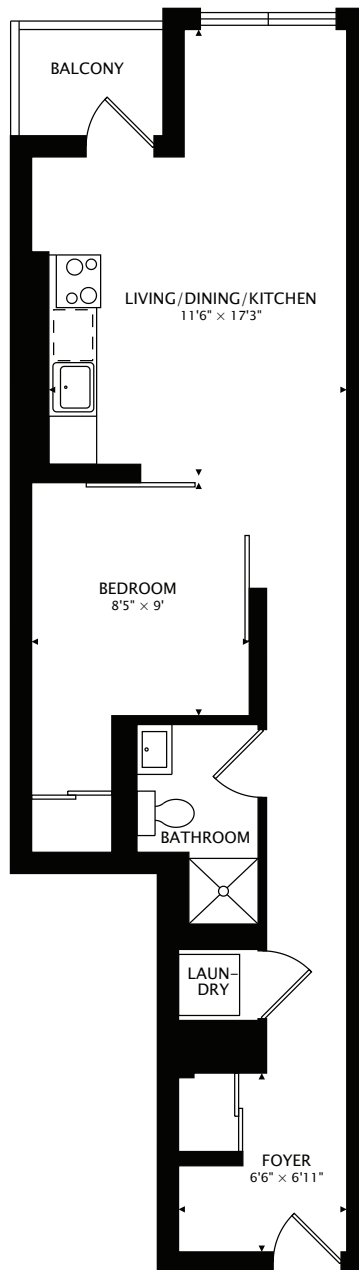

# 758 DOVERCOURT ROAD SUITE 209

---

*Dovercourt Park, Toronto*

528 sq ft + 32 sq ft BALCONY