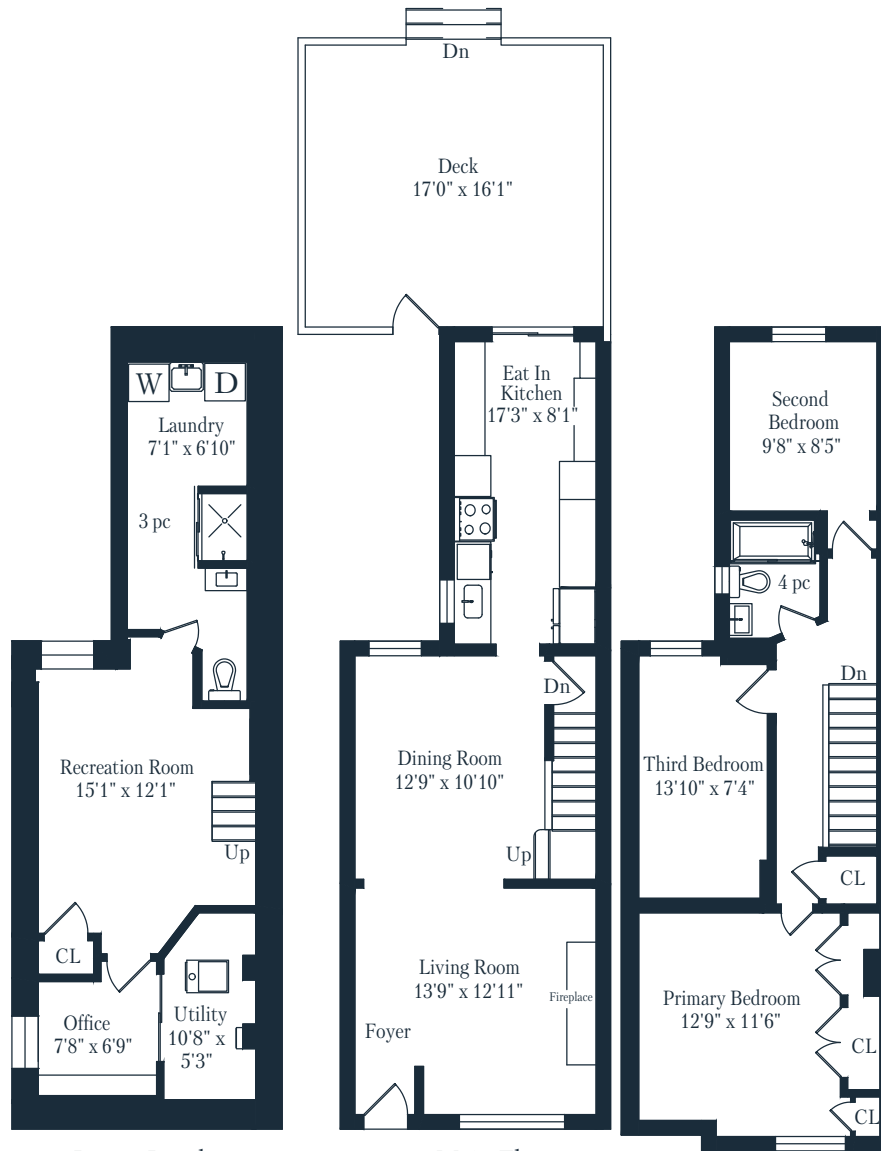

227 BOWOOD AVENUE

Wanless Park, Toronto

Lower Level
585 Square Feet

Main Floor
585 Square Feet

Second Floor
609 Square Feet

Measurements and Calculations are approximate
To be used as guidelines only
www.measuredup.ca