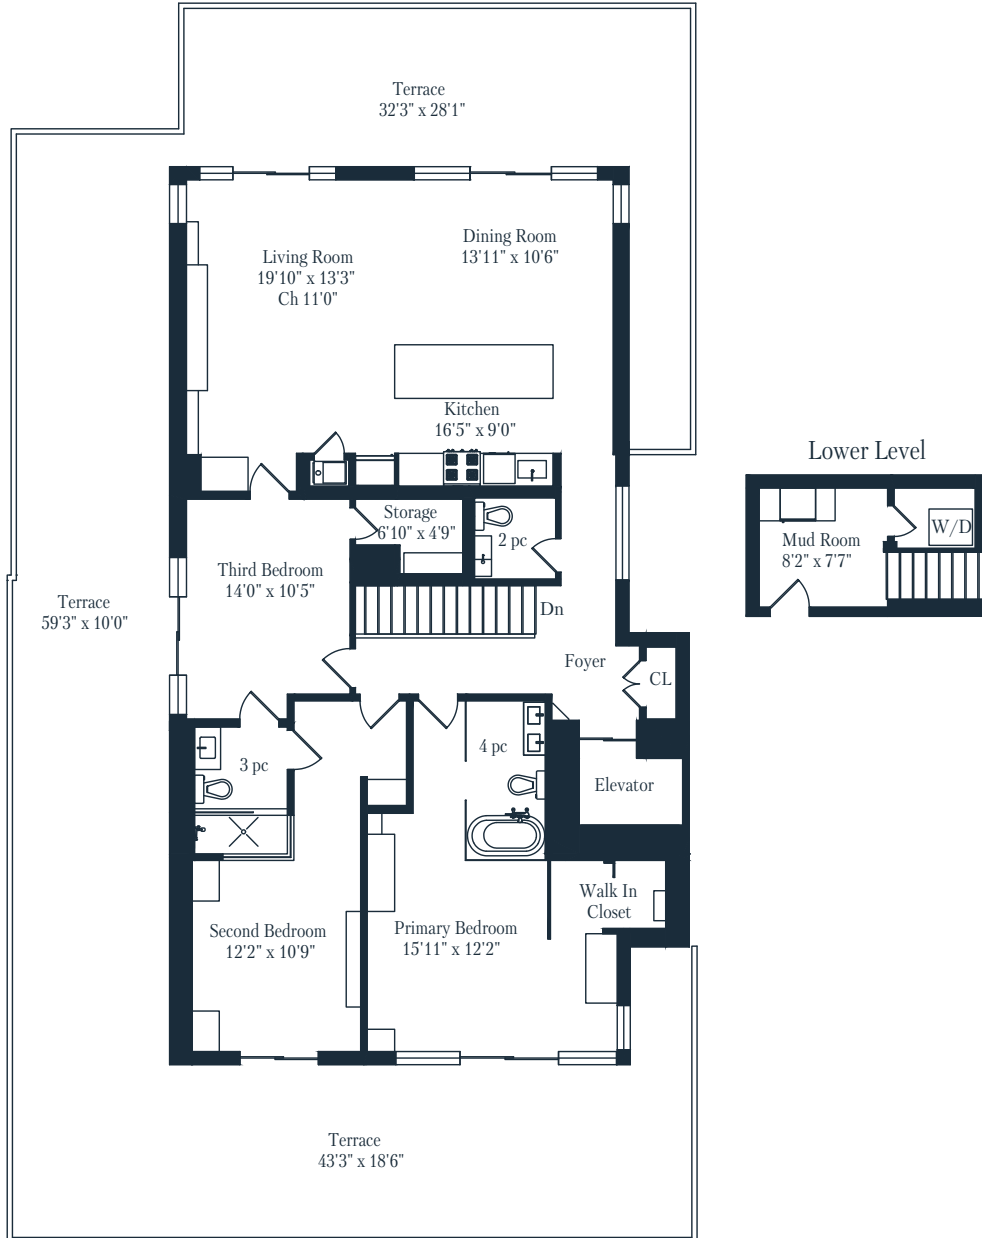

245 PERTH AVENUE PENTHOUSE 401

Junction Triangle, Toronto

PH401

1780 Square Feet Interior Space

+ 1488 Terrace

M

MAGGIE LIND
real estate team