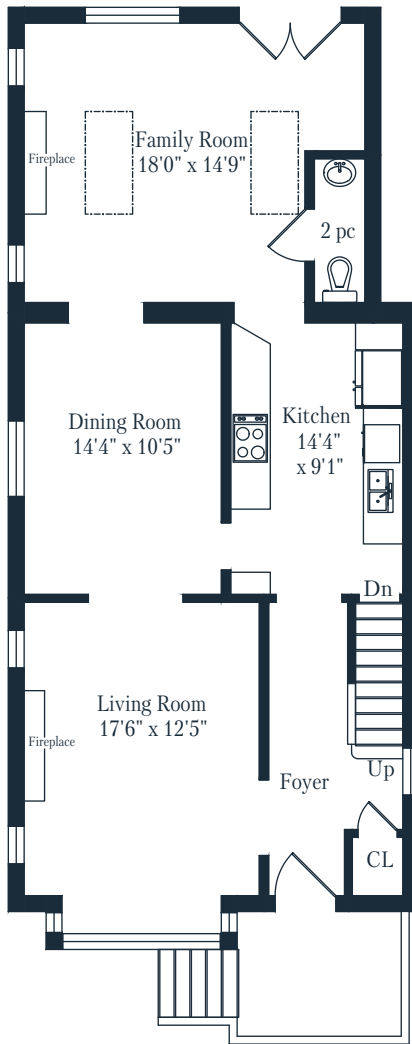

102 SNOWDON AVENUE

Teddington Park, Toronto

Lower Level
1024 Square Feet

Main Floor
1024 Square Feet

Second Floor
690 Square Feet