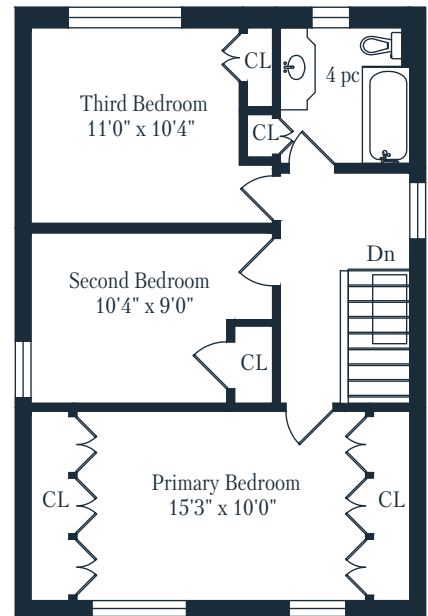

102 SNOWDON AVENUE

Teddington Park, Toronto

Lower Level
1024 Square Feet

Main Floor
1024 Square Feet

Second Floor
690 Square Feet