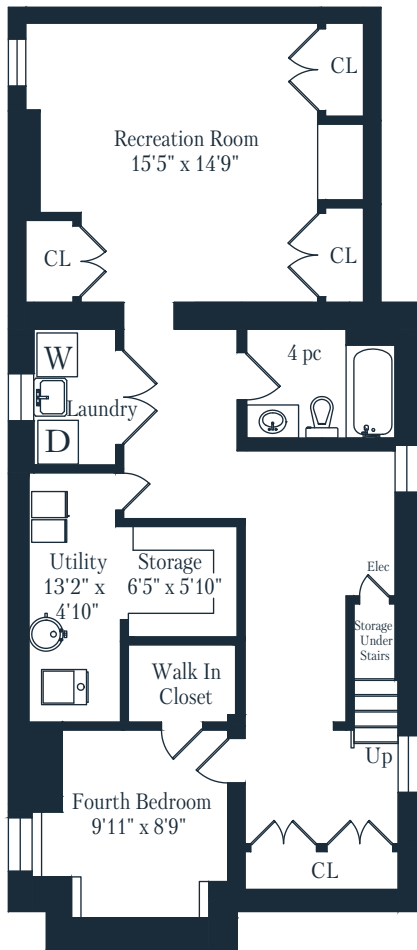

102 SNOWDON AVENUE

Teddington Park, Toronto

Lower Level
1024 Square Feet

Main Floor
1024 Square Feet

Second Floor
690 Square Feet