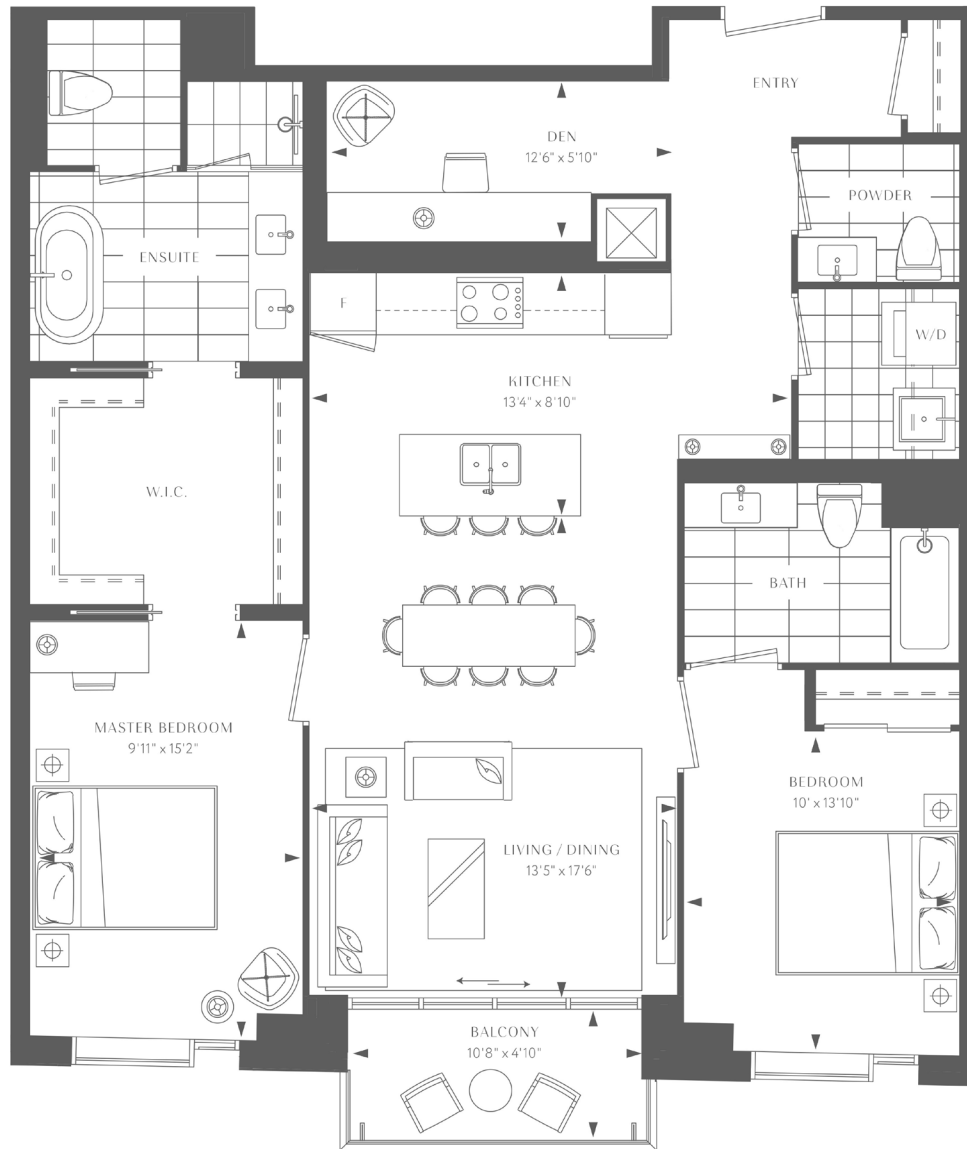

1 STRATHGOWAN UNIT 512

Sherwood Park, Toronto

TOTAL 1,327 SF | LIVING 1,276 SF | BALCONY 51 SF