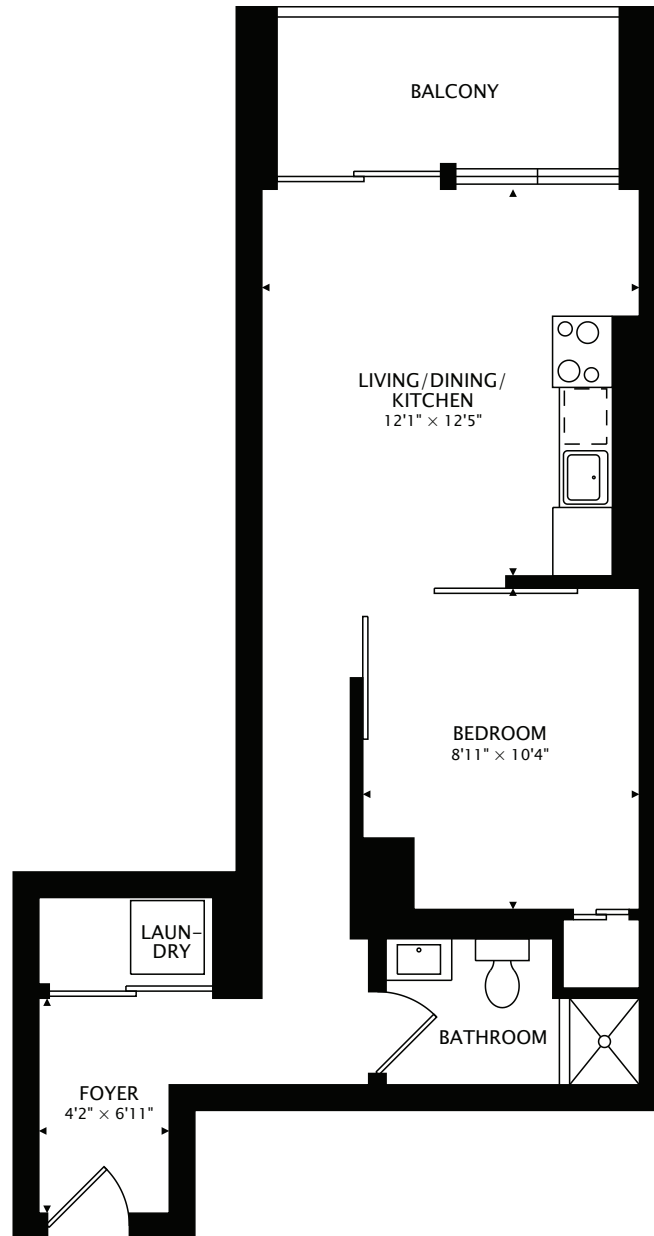

# 758 DOVERCOURT ROAD UNIT 609

*Dovercourt Park, Toronto*

500 sq ft + 77 sq ft BALCONY