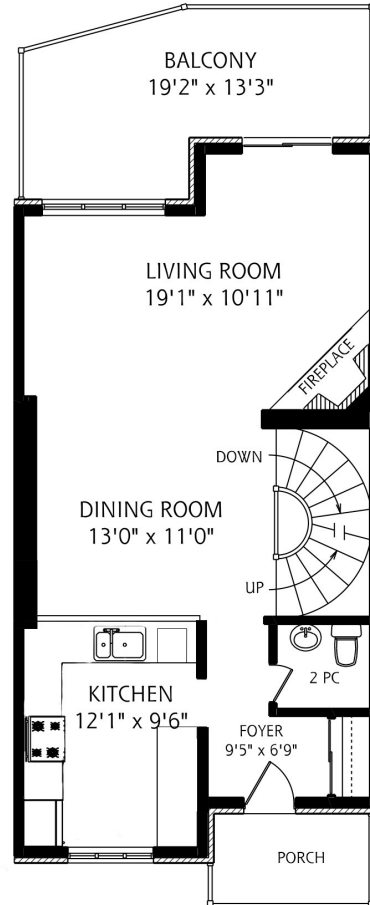

1372 AVENUE ROAD

Lytton Park West, Toronto

LOWER LEVEL
525 SQUARE FEET

MAIN FLOOR
735 SQUARE FEET

SECOND FLOOR
735 SQUARE FEET

THIRD FLOOR
495 SQUARE FEET

ALL MEASUREMENTS SHOULD BE CONSIDERED APPROXIMATE