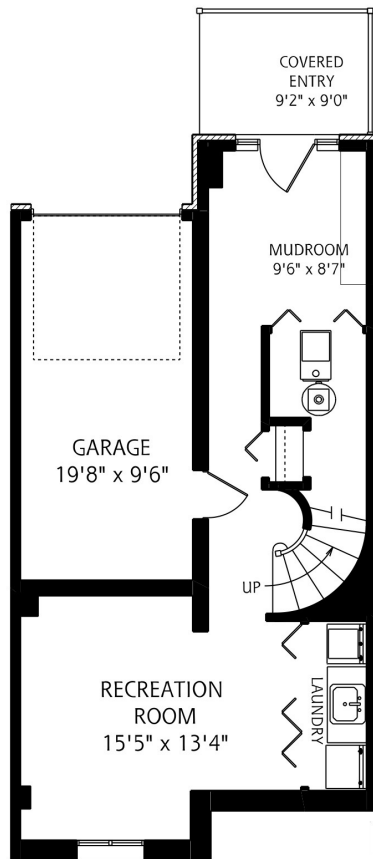

1372 AVENUE ROAD

Lytton Park West, Toronto

LOWER LEVEL
525 SQUARE FEET

MAIN FLOOR
735 SQUARE FEET

SECOND FLOOR
735 SQUARE FEET

THIRD FLOOR
495 SQUARE FEET

ALL MEASUREMENTS SHOULD BE CONSIDERED APPROXIMATE