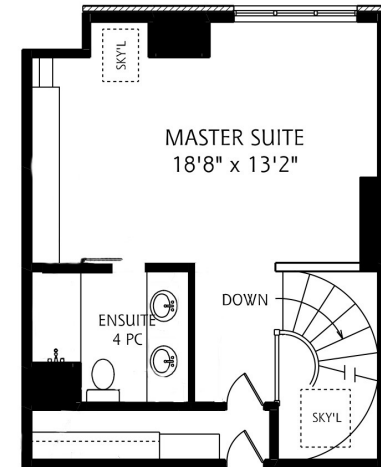

1372 AVENUE ROAD

Lytton Park West, Toronto

LOWER LEVEL
525 SQUARE FEET

MAIN FLOOR
735 SQUARE FEET

SECOND FLOOR
735 SQUARE FEET

THIRD FLOOR
495 SQUARE FEET

ALL MEASUREMENTS SHOULD BE CONSIDERED APPROXIMATE