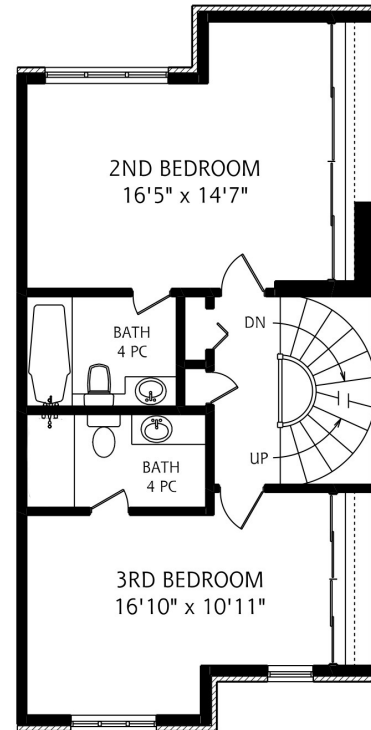

1372 AVENUE ROAD

Lytton Park West, Toronto

LOWER LEVEL
525 SQUARE FEET

MAIN FLOOR
735 SQUARE FEET

SECOND FLOOR
735 SQUARE FEET

THIRD FLOOR
495 SQUARE FEET

ALL MEASUREMENTS SHOULD BE CONSIDERED APPROXIMATE