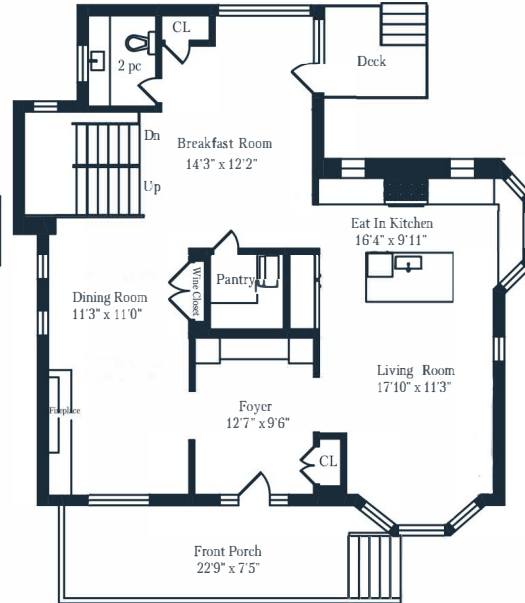

10 ROSEDALE ROAD

South Rosedale, Toronto

Lower Level
1352 Square Feet

Main Floor
1370 Square Feet

Second Floor
1370 Square Feet

Third Floor
1206 Square Feet