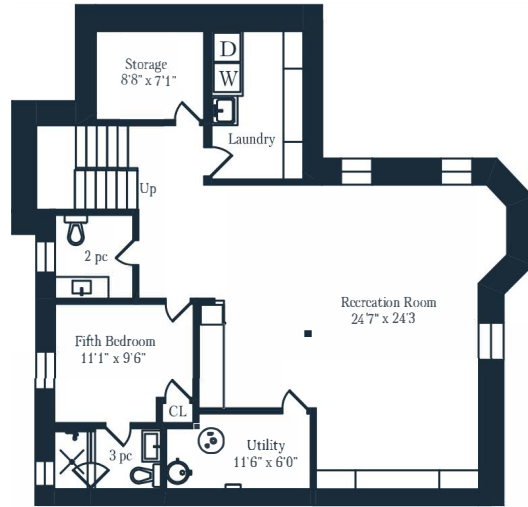

10 ROSEDALE ROAD

South Rosedale, Toronto

Lower Level
1352 Square Feet

Main Floor
1370 Square Feet

Second Floor
1370 Square Feet

Third Floor
1206 Square Feet