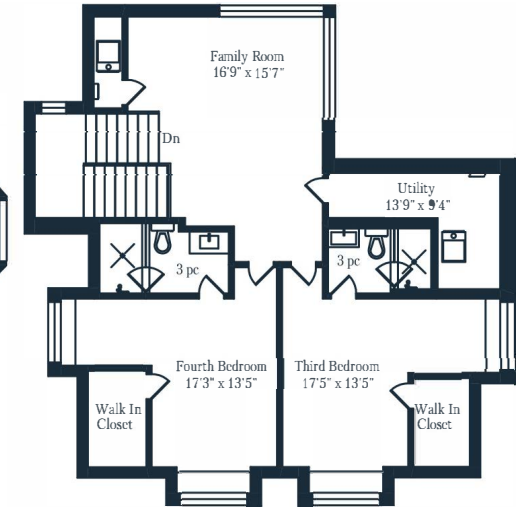

10 ROSEDALE ROAD

South Rosedale, Toronto

Lower Level
1352 Square Feet

Main Floor
1370 Square Feet

Second Floor
1370 Square Feet

Third Floor
1206 Square Feet