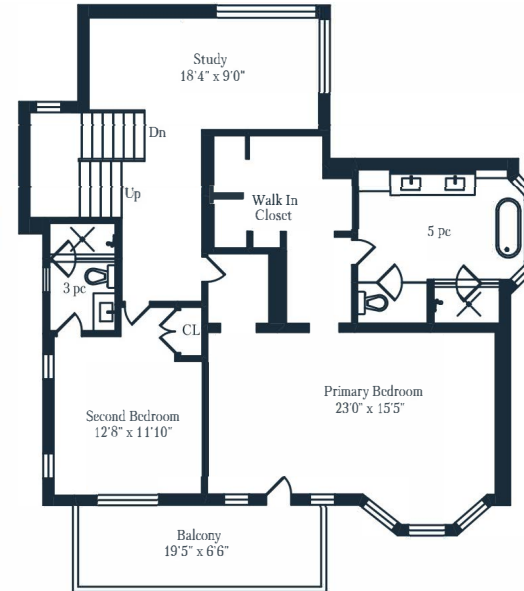

10 ROSEDALE ROAD

South Rosedale, Toronto

Lower Level
1352 Square Feet

Main Floor
1370 Square Feet

Second Floor
1370 Square Feet

Third Floor
1206 Square Feet