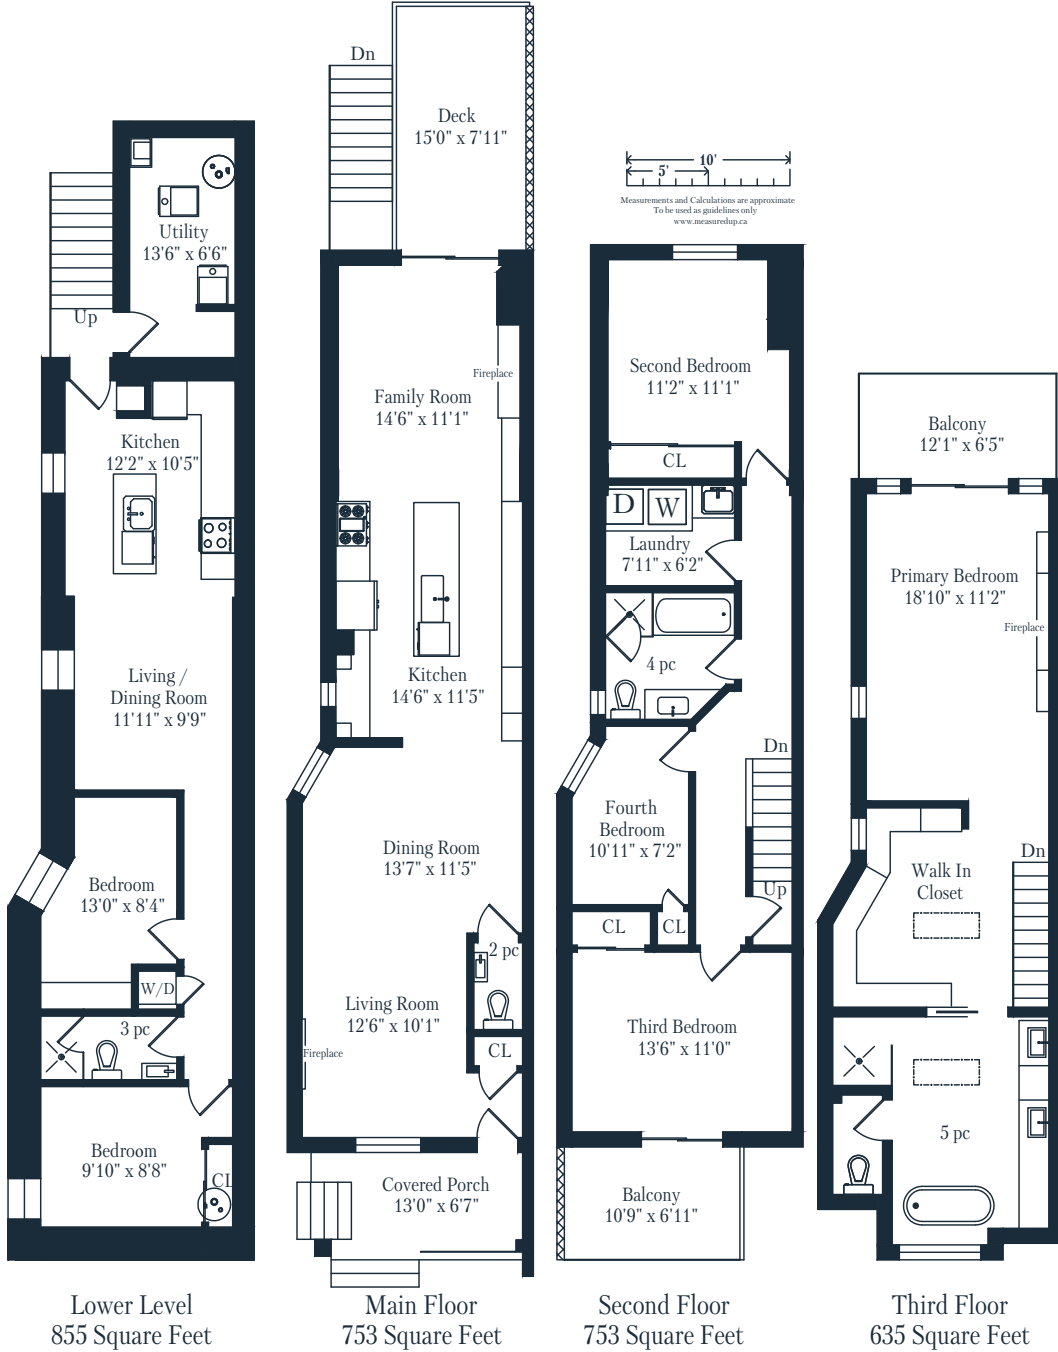

111 BOSTON AVENUE

Leslieville, Toronto

M

MAGGIE LIND
real estate team