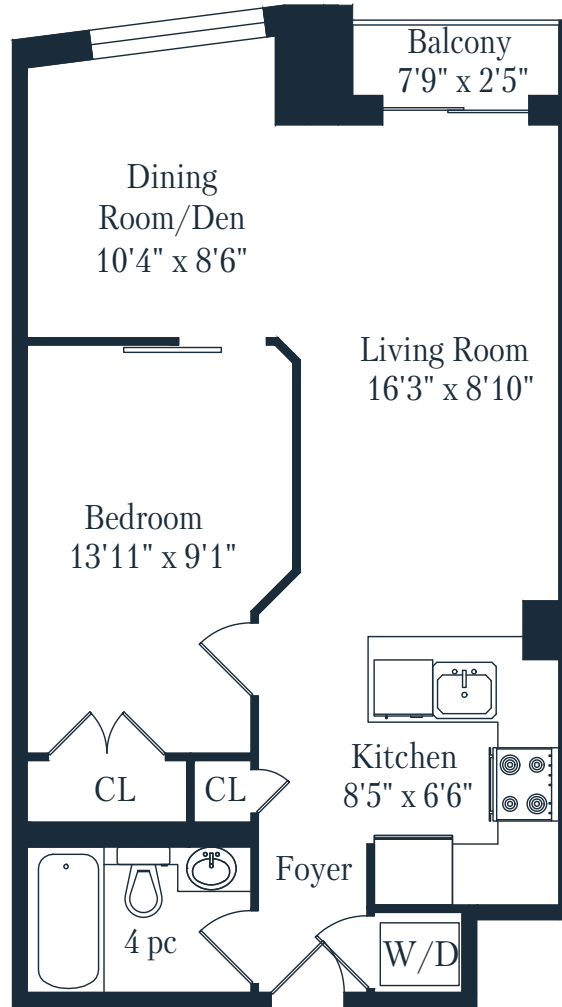

8 PARK ROAD SUITE 3507

Yorkville, Toronto

Suite 3507
615 Square Feet

Measurements and Calculations are approximate
To be used as guidelines only

M
MAGGIE LIND
real estate team