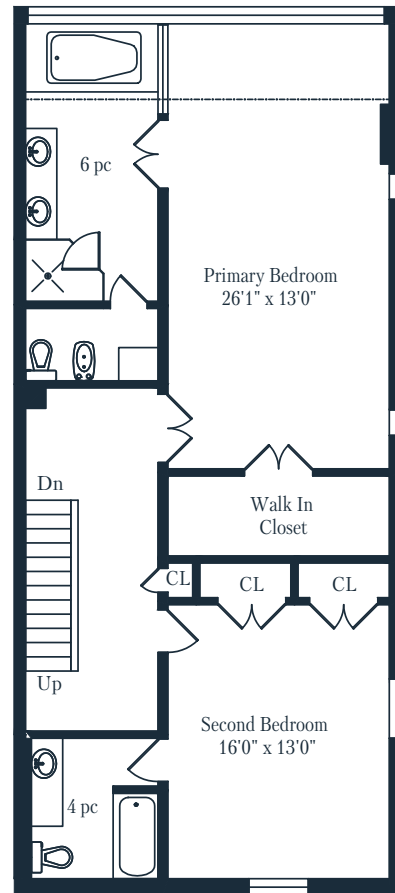

# 47 CHESTNUT PARK

*Rosedale, Toronto*

Lower Level  
1255 Square Feet

Main Floor  
1231 Square Feet

Second Floor  
1174 Square Feet

Third Floor  
602 Square Feet

Measurements and Calculations are approximate  
To be used as guidelines only  
[www.measuredup.ca](http://www.measuredup.ca)