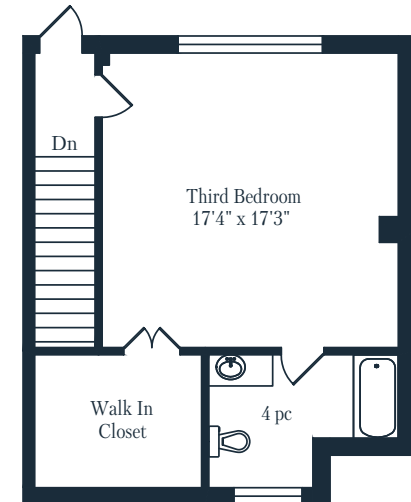

# 47 CHESTNUT PARK

*Rosedale, Toronto*

Lower Level  
1255 Square Feet

Main Floor  
1231 Square Feet

Second Floor  
1174 Square Feet

Third Floor  
602 Square Feet

Measurements and Calculations are approximate  
To be used as guidelines only  
[www.measuredup.ca](http://www.measuredup.ca)