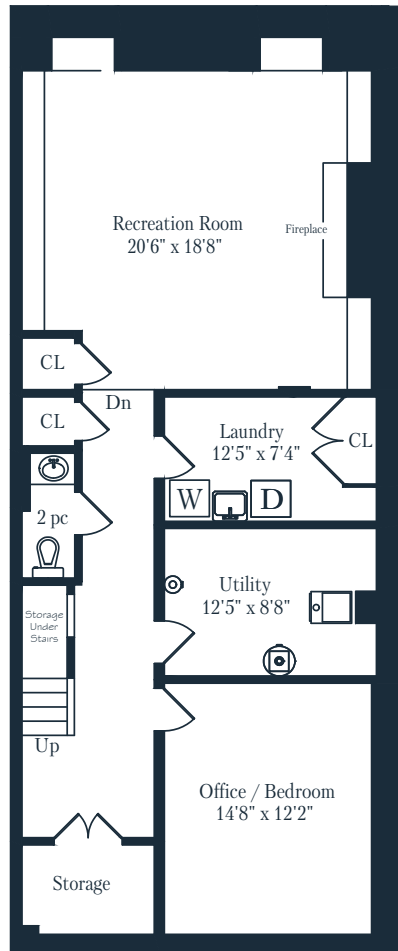

# 47 CHESTNUT PARK

*Rosedale, Toronto*

Lower Level  
1255 Square Feet

Main Floor  
1231 Square Feet

Second Floor  
1174 Square Feet

Third Floor  
602 Square Feet

Measurements and Calculations are approximate  
To be used as guidelines only  
[www.measuredup.ca](http://www.measuredup.ca)