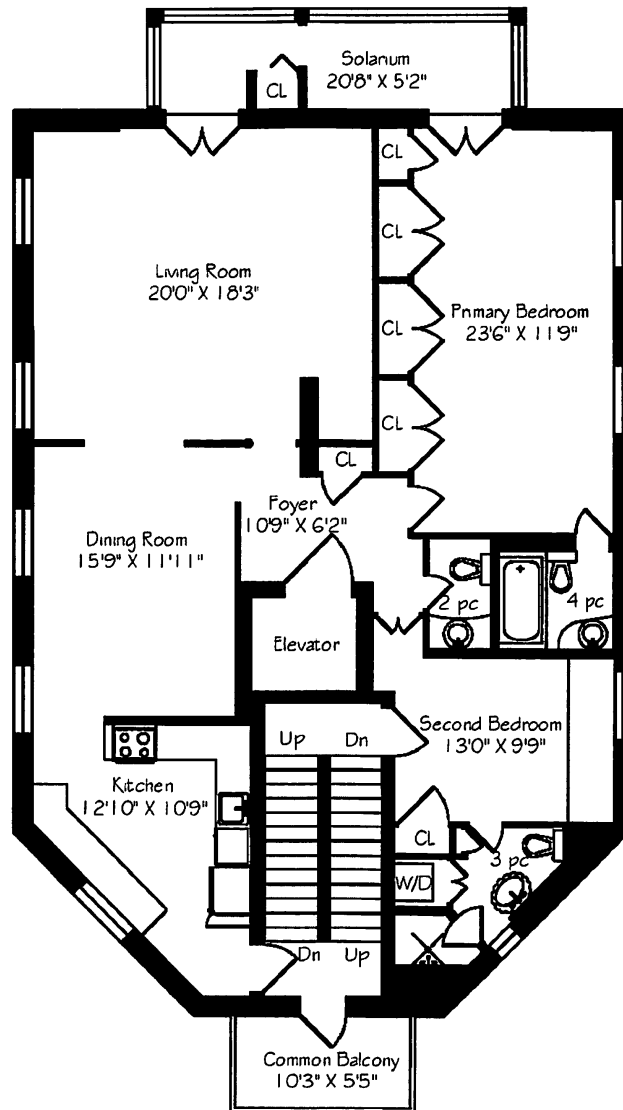

423 AVENUE ROAD SUITE 14

South Hill, Toronto

Suite 14
1816 Square Feet