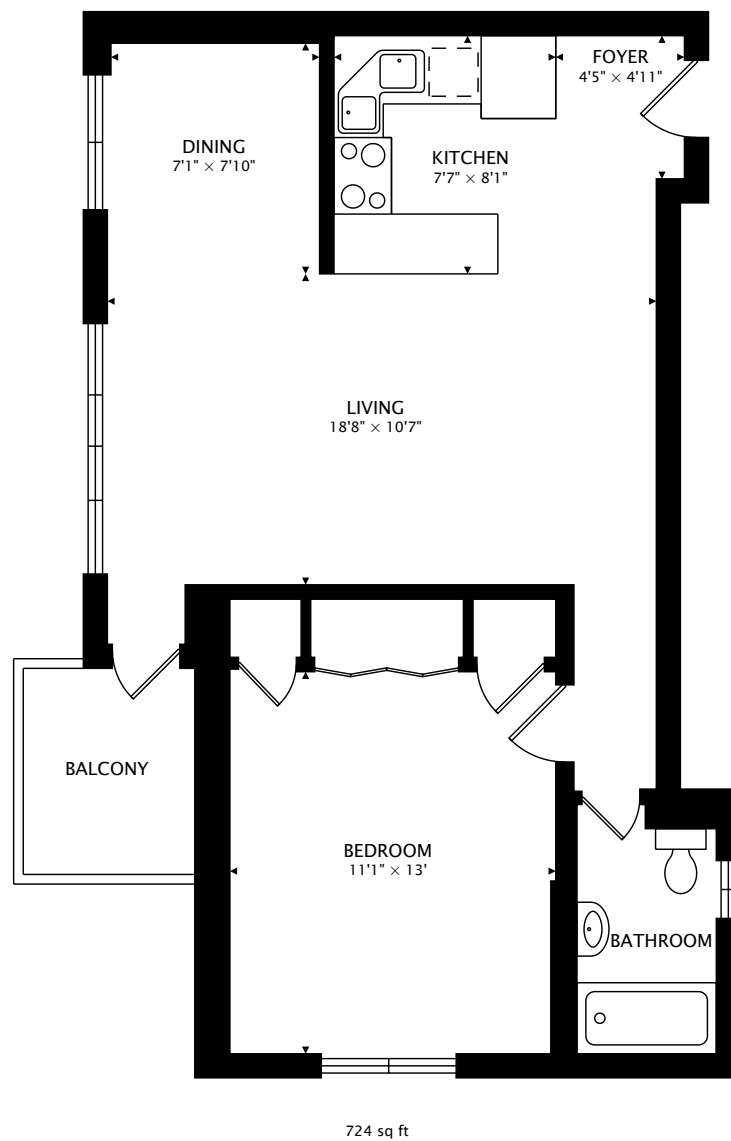

0 7 ft CAPTURED ON: 25 JAN 2024
DIMENSIONS, AREAS, LAYOUTS AND DETAILS ARE APPROXIMATE
AND SHOULD BE CONSIDERED ILLUSTRATIVE ONLY.

Neighbourhood

SERVICES

Toronto Police Service Division 13

6 minute drive

Toronto Fire Station 135

2 minute drive

Sunnybrook Health Sciences Centre

14 minute drive

TRANSPORTATION

Bathurst at Elm Ridge Bus Stop

2 minute walk

Forest Hill LRT Station

9 minute walk

Allen Road

5 minute drive

RECREATION

Kay Gardner Beltline

3 minute walk

Eglinton Shops

10 minute walk

Memorial Park - North York

5 minute walk