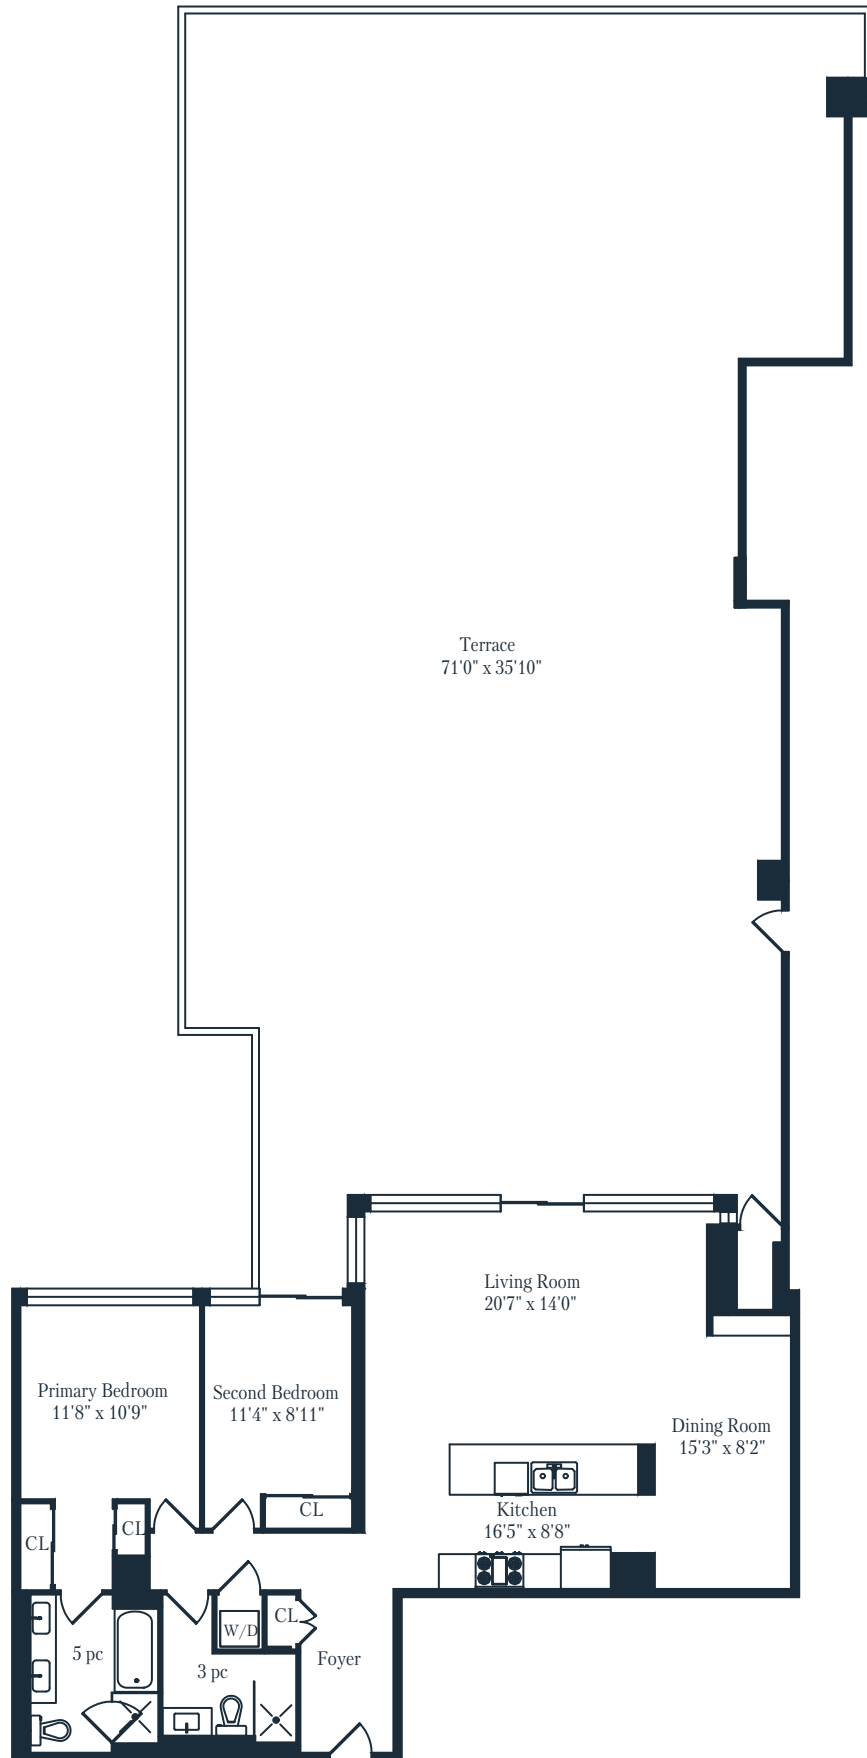

438 KING STREET WEST SUITE 1501

Waterfront Communities, Toronto

Suite 1501
1215 Square Feet
+ 2578 Terrace

Measurements and Calculations are approximate
To be used as guidelines only