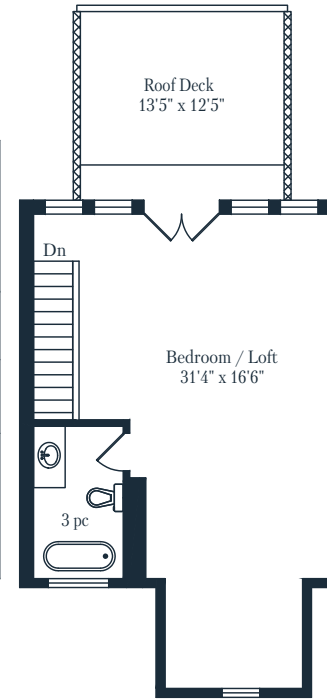

Third Floor
600 Square Feet