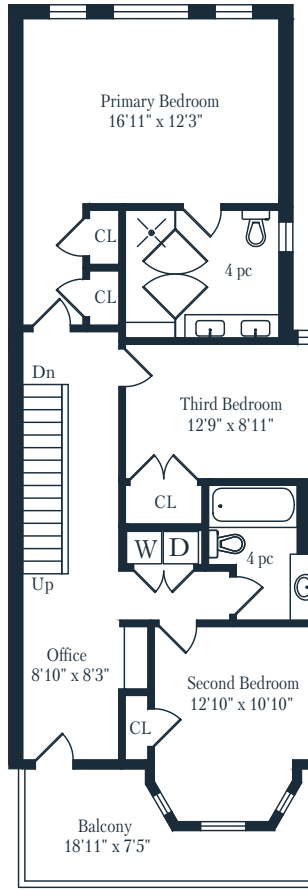

Second Floor
1026 Square Feet