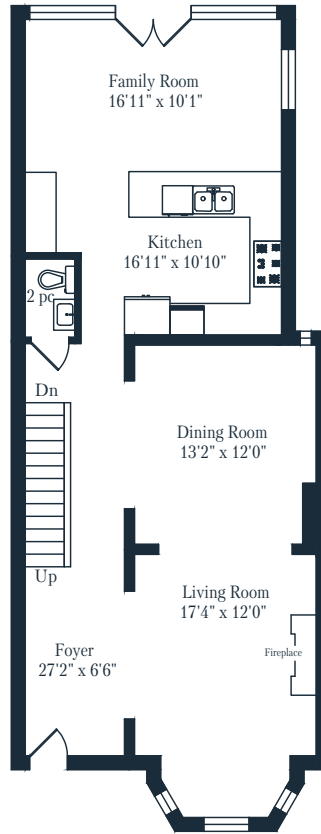

Main Floor
1026 Square Feet