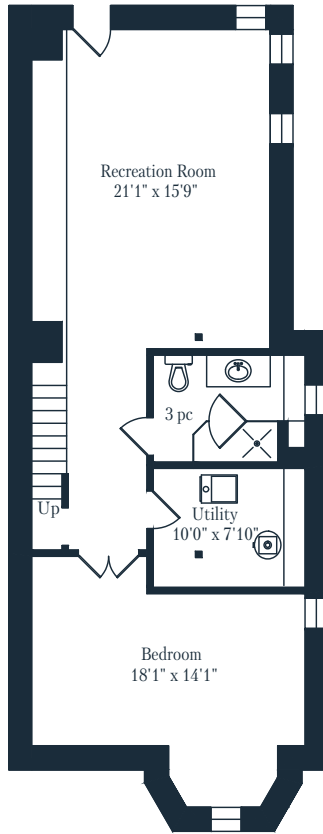

215 MAJOR STREET

Harbord Village, Toronto

Lower Level
1026 Square Feet