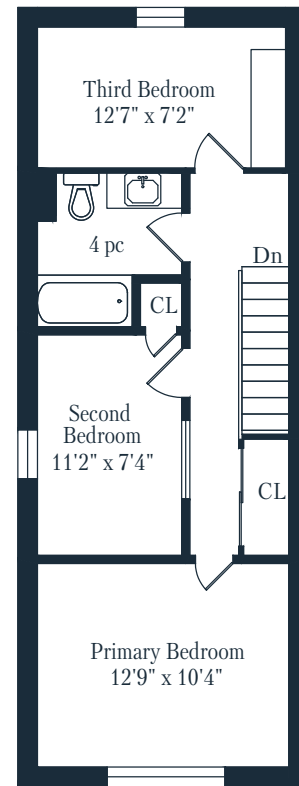

223 SOUDAN AVENUE

Davisville, Toronto

10'
5'

Measurements and Calculations are approximate
To be used as guidelines only
www.measuredup.ca

Lower Level
564 Square Feet

Main Floor
742 Square Feet

Second Floor
564 Square Feet