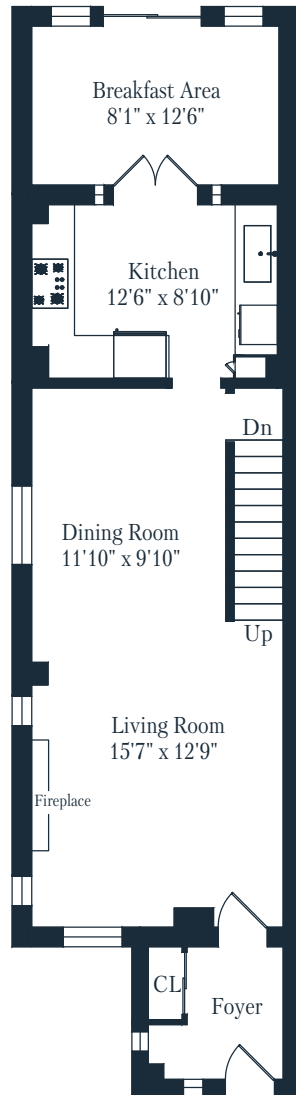

223 SOUDAN AVENUE

Davisville, Toronto

10'
5'

Measurements and Calculations are approximate
To be used as guidelines only
www.measuredup.ca

Lower Level
564 Square Feet

Main Floor
742 Square Feet

Second Floor
564 Square Feet