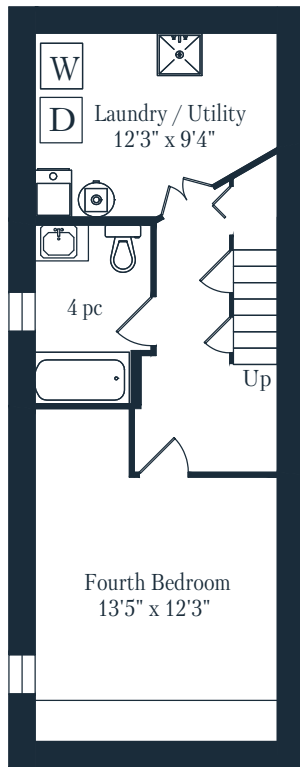

223 SOUDAN AVENUE

Davisville, Toronto

10'
5'

Measurements and Calculations are approximate
To be used as guidelines only
www.measuredup.ca

Lower Level
564 Square Feet

Main Floor
742 Square Feet

Second Floor
564 Square Feet