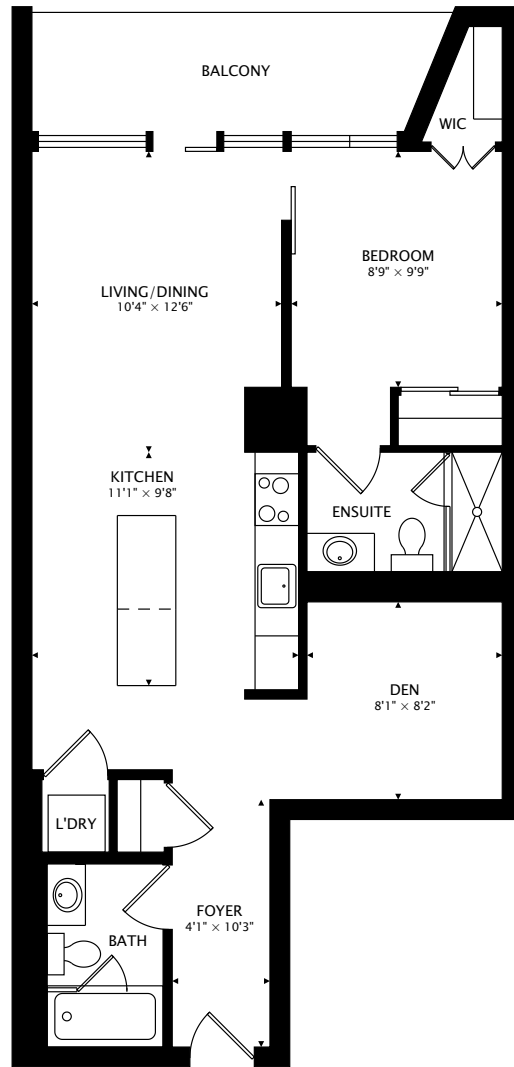

# 383 SORAUREN AVENUE SUITE 816

*Roncesvalles, Toronto*

722 sq ft + 81 sq ft BALCONY

0 7 ft CAPTURED ON: 10 NOV 2020  
DIMENSIONS, AREAS, LAYOUTS AND DETAILS ARE APPROXIMATE  
AND SHOULD BE CONSIDERED ILLUSTRATIVE ONLY.