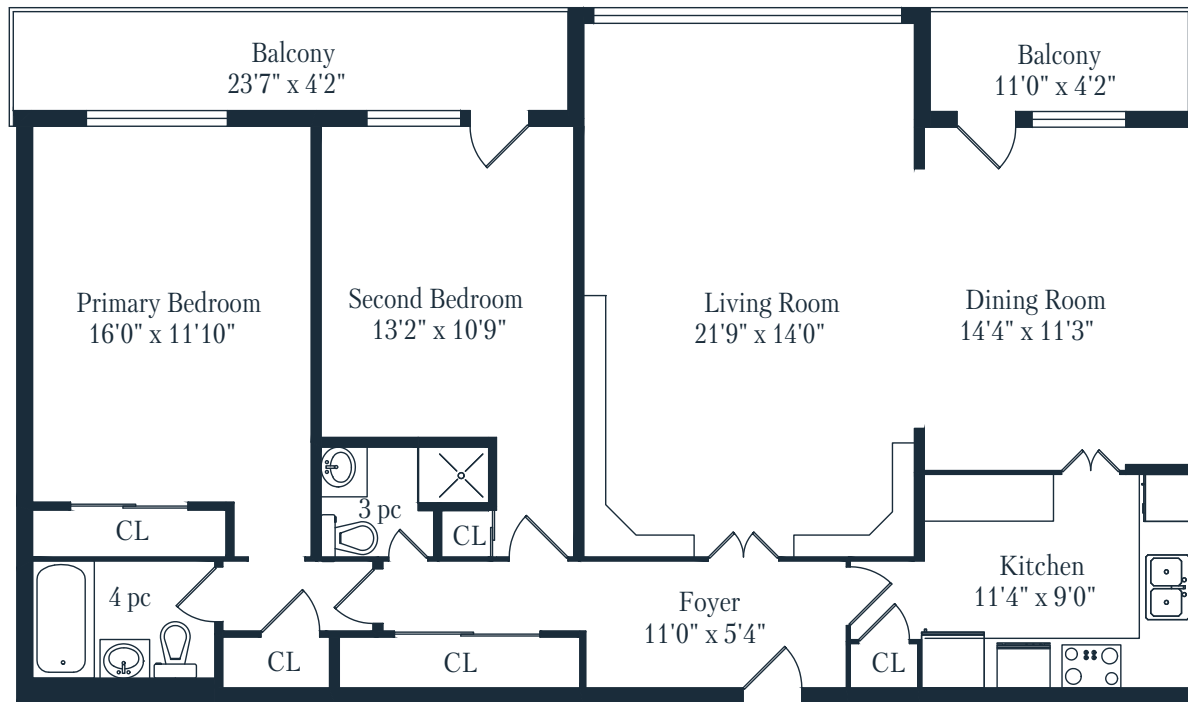

7 THORNWOOD ROAD SUITE 106

South Rosedale, Toronto

Suite 106
1320 Square Feet

Measurements and calculations are approximate
To be used as guidelines only

M
MAGGIE LIND
real estate team