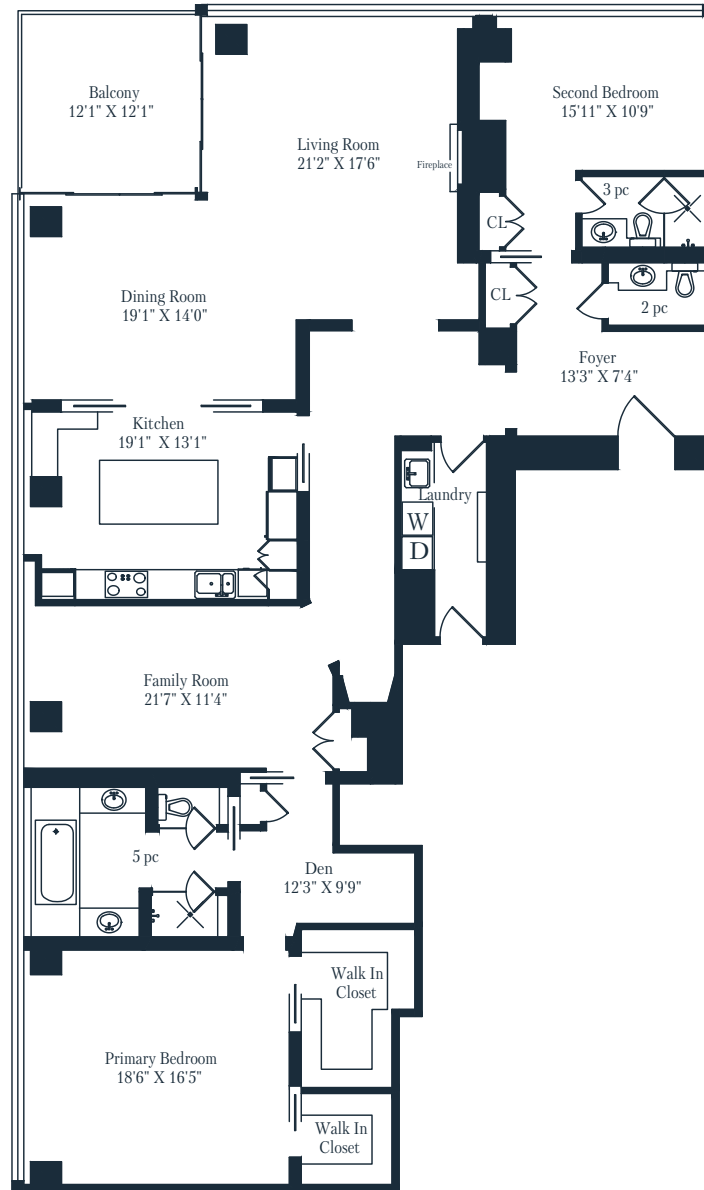

50 YORKVILLE AVENUE SUITE 4401

Yorkville, Toronto

Suite 4401
2850 Square Feet